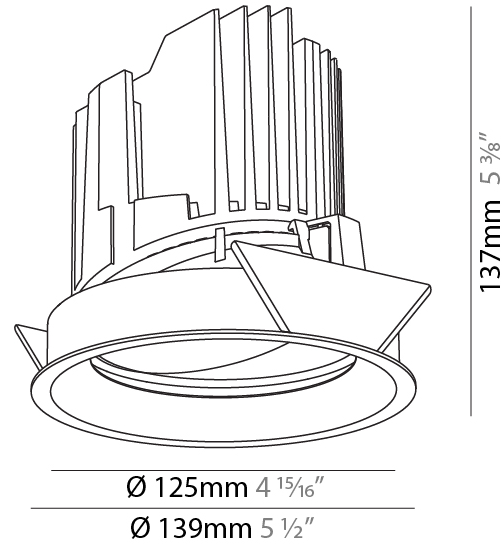

PHYSICAL

Shape: Round
Diameter (mm): 139
Diameter (in): 5 1/2
Height (mm): 137
Height (in): 5 3/8
Ceiling Thickness (mm): 10 / 12.5 / 15
Ceiling Thickness (in): 3/8 or 1/2 or 9/16
Min. Recessing Depth (mm): 150
Min. Recessing Depth (in): 5 7/8
Light Distribution: Adjustable / Downlight
Weight (kg): 0.853
Weight (lbs): 1.88
Fixture Finish: SSR / BKV / CWI / CRY / HAB / LAG / UFT / ITA / RUA / RUR / MIC / FTG / MYG / TWT / LOD / PUS / FRO / FUP / KIA / POP / BLS / SPG / MEY / GOH / GUM / CHC / COM / ABZ / JAG / OBR / MOS / ROR
Fixture Material: Aluminum Die Cast
Cut-out Measurements: 130mm / 5 1/8"

ELECTRICAL

Lamp Type: LED (Zhaga Standard)
Input Wattage (W): 28.6
Total Output Wattage (W): 26.4
Dimming: Tri-Mode (Non-Dimming and Phase Dimming (120Vac only) and 0-10V Dimming)
Driver Included: No
Driver Location: Recessed Housing
Driver Type: Constant Current - Universal
Driver Class: Class 2
Housing: See components
Input Voltage (V): 120 - 277
Constant Current (MA): 700

LED

Number of LEDs: 1
Color Temperature (°K): 2700 / 3000 / 3500 / 4000
Max. Delivered Lumen (lm): 1180 / 1930 / 2029 / 2070
Nominal Lumen (lm): 3210 / 3290 / 3459 / 3530
CRI: >90 CRI
Lamp Life (hrs): 50000

OPTICAL

Reflector: 10 / 18 / 36
Adjustability: Rotational 355°, Tilt 30°

RATINGS AND CERTIFICATIONS

Certified By: Certified for North American Standards
IP rating: IP54